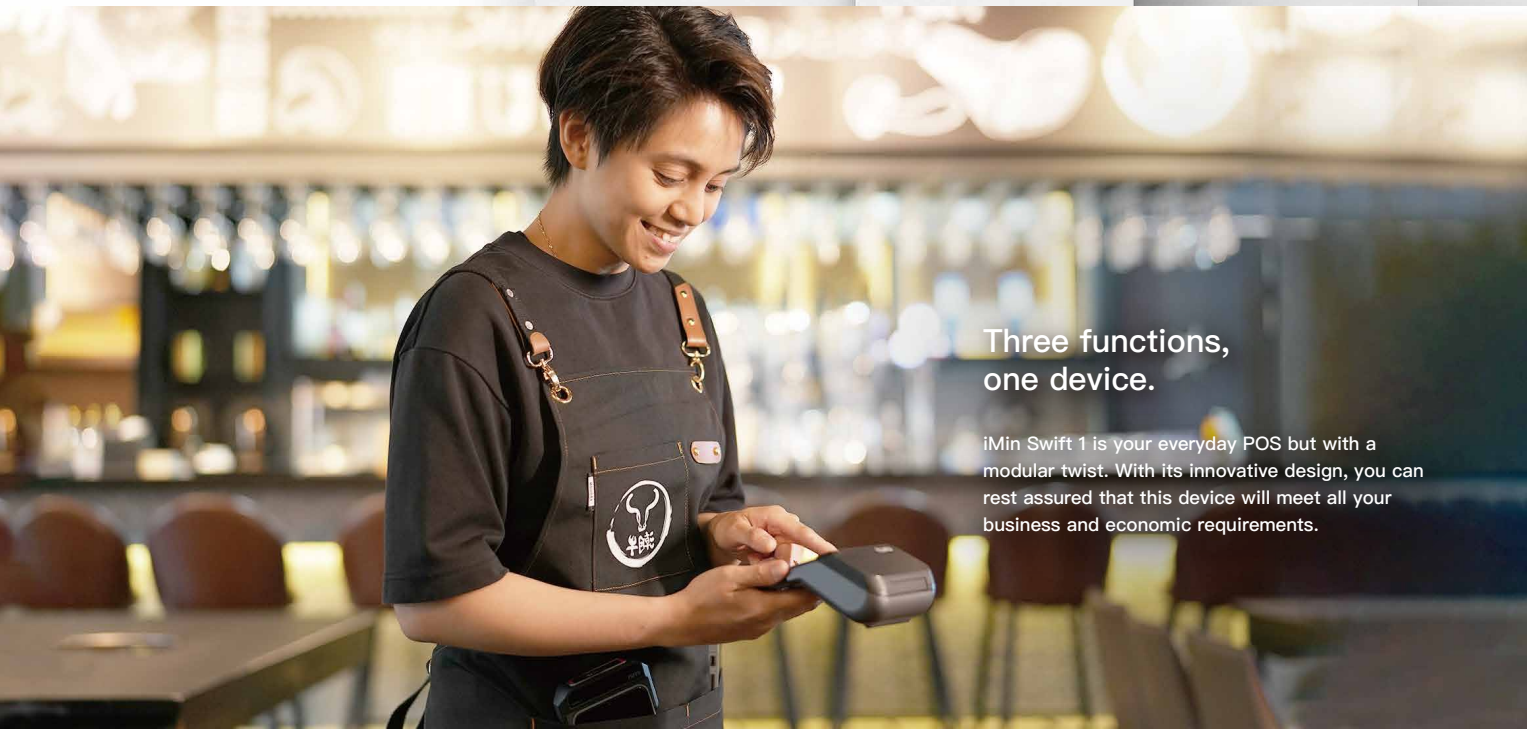

## iMin Swift 1 Mobile POS

Possess speed at your fingertips with iMin Swift 1 – the essential mobile POS companion for any business, anywhere in the world.

Three functions,  
one device.

iMin Swift 1 is your everyday POS but with a modular twist. With its innovative design, you can rest assured that this device will meet all your business and economic requirements.