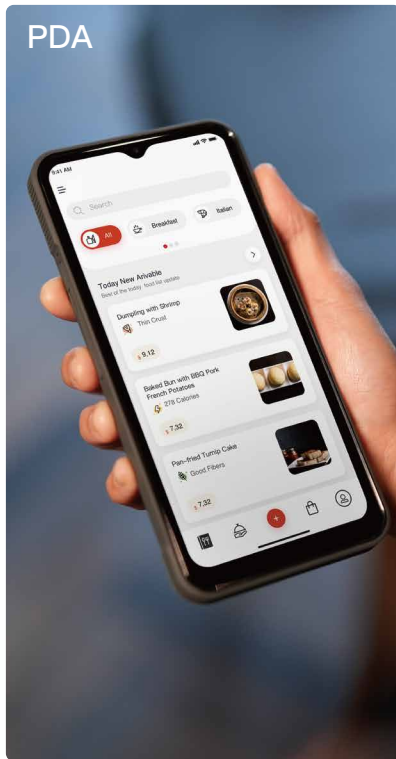

Specification

Display	6.5", 720 x 1600 Multi-point Capacitive Touch Panel	Memory	2GB RAM + 16GB ROM 4GB RAM + 32GB ROM
Processor	Octa-Core, 8 x A55, 1.6GHz	Power	Input: 5V --- 2A
Operating System	Android 11 series iMin UI	Camera	0.3 MP front camera, 5 MP rear camera
Connectivity	Wi-Fi: 802.11 a/b/g/n/ac (2.4GHz/5GHz) Bluetooth 5.0, NFC, 2G/3G/4G LTE	Peripheral Ports	Nano SIM x 1, TF Card x 1 USB Type-C x 1, Pogo pin (6 pin)
Swift 1 Printer	Fastest print speed up to 100mm/s, Supports paper rolls of 58mm width & 40mm diameter	Swift 1 Scanner	1D/QR Code
Button	Power key, Vol+/Vol- key, Reset key	Battery	7.6V 2550mAh
Speaker	0.8W Mono	Certification	FCC CE IMDA WEEE
Dimensions	225.4 x 86.5 x 66.4mm	Weight	PDA: 245g Swift 1p: 380g Swift 1s: 290g

*The product pictures and display contents in the above pages are for illustration purposes only. The actual product effects (including but not limited to appearance, color, size) and screen display contents (including but not limited to background UI pictures) might differ.

*The performance results are obtained from iMin's internal laboratory and extracted from specific test environments. In actual use, there might be a difference in performance due to individual differences in product, software, use conditions and environmental factors.

*The printer module and scanner module are sold separately according to user needs.