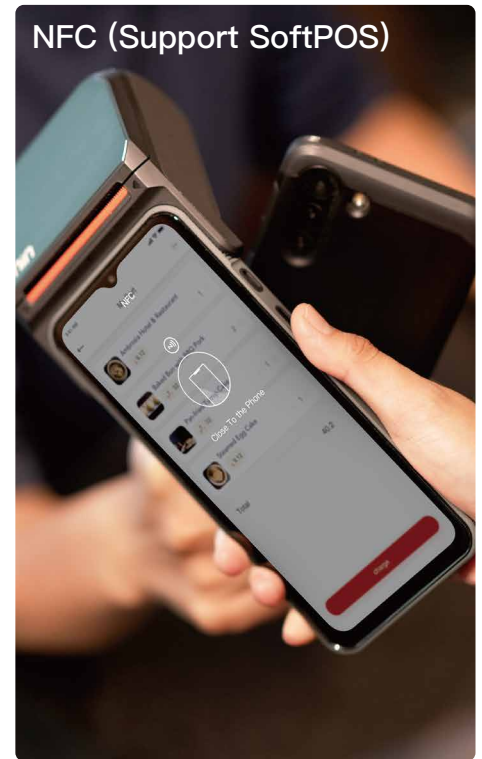

Specification

Display	6.5", 720 x 1600 Multi-point Capacitive Touch Panel	Memory	2GB RAM + 16GB ROM 4GB RAM + 32GB ROM
Processor	Octa-Core, 8 x A55, 1.6GHz	Power	Input: 5V --- 2A
Operating System	Android 11 series iMin UI	Camera	0.3 MP front camera, 5 MP rear camera
Connectivity	Wi-Fi: 802.11 a/b/g/n/ac (2.4GHz/5GHz) Bluetooth 5.0, NFC, 2G/3G/4G LTE	Peripheral Ports	Nano SIM x 1, TF Card x 1 USB Type-C x 1, Pogo pin (6 pin)
Swift 1 Printer	Fastest print speed up to 100mm/s, Supports paper rolls of 58mm width & 40mm diameter	Swift 1 Scanner	1D/QR Code
Button	Power key, Vol+/Vol- key, Reset key	Battery	7.6V 2550mAh
Speaker	0.8W Mono	Certification	FCC CE IMDA WEEE
Dimensions	225.4 x 86.5 x 66.4mm	Weight	PDA: 245g Swift 1p: 380g Swift 1s: 290g

*The product pictures and display contents in the above pages are for illustration purposes only. The actual product effects (including but not limited to appearance, color, size) and screen display contents (including but not limited to background UI pictures) might differ.

*The performance results are obtained from iMin's internal laboratory and extracted from specific test environments. In actual use, there might be a difference in performance due to individual differences in product, software, use conditions and environmental factors.

*The printer module and scanner module are sold separately according to user needs.