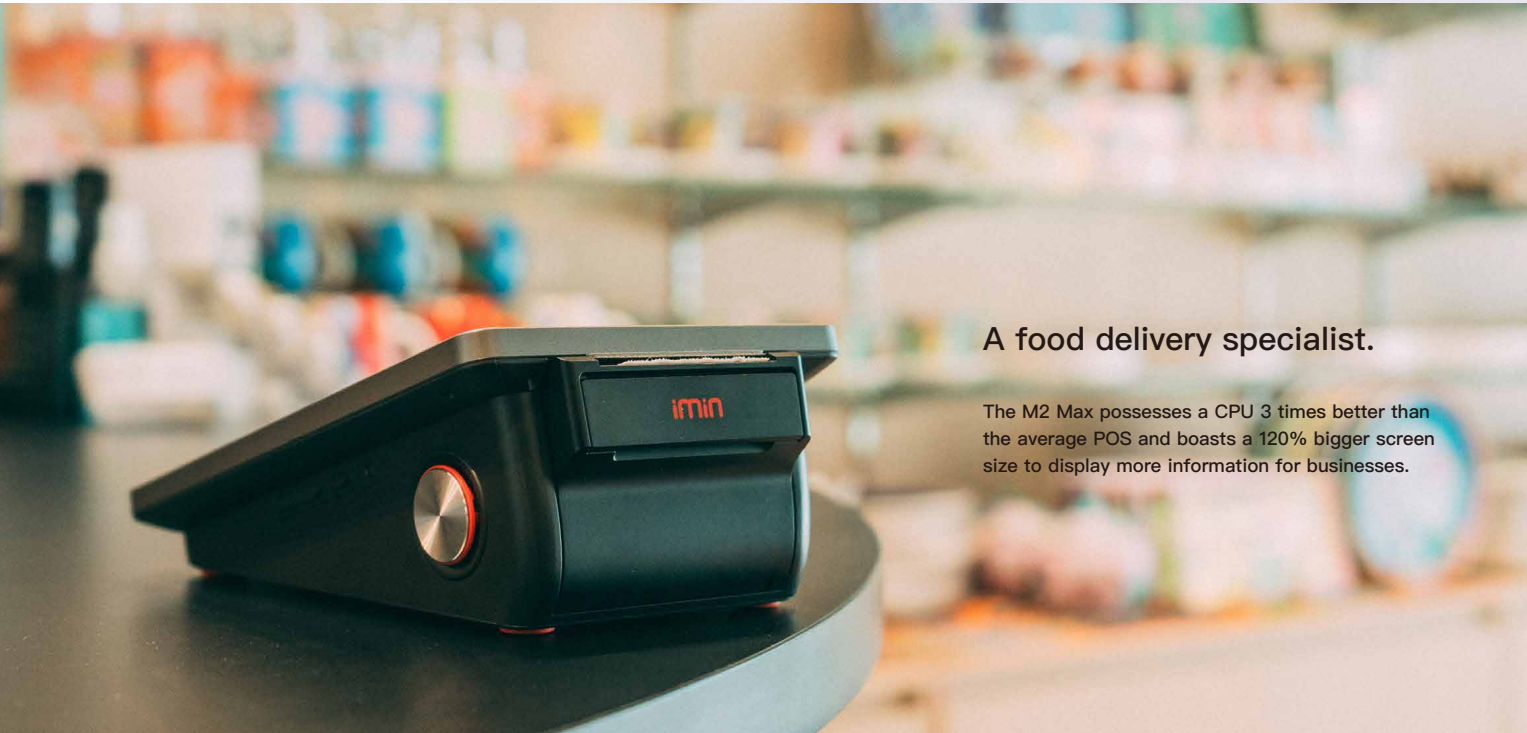

iMin M2 Max

Mobile POS

The M2 Max's large screen and high processing power helps businesses meet their fast-paced demands.

A food delivery specialist.

The M2 Max possesses a CPU 3 times better than the average POS and boasts a 120% bigger screen size to display more information for businesses.

Secure your next sale with iMin M2 Max.

Take things to the max with us.

Display

8", 800 x 1280 touch screen maximises screen clarity for enhanced performance

Battery

2600mAh / 7.4v built-in battery powers up your business